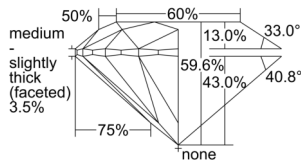

GIA®

FACSIMILE

GIA REPORT 5506409121

Verify this report at GIA.edu

GIA NATURAL DIAMOND DOSSIER®

September 13, 2024
GIA Report Number 5506409121
Shape and Cutting Style ..... Round Brilliant
Measurements ..... 4.43 - 4.45 x 2.64 mm

GRADING RESULTS

Carat Weight ..... 0.32 carat
Color Grade ..... F
Clarity Grade S11
Cut Grade ..... Excellent

ADDITIONAL GRADING INFORMATION

Polish ..... Excellent
Symmetry ..... Excellent
Fluorescence ..... None
Clarity Characteristics ..... Cloud, Crystal
Inscription(s): GIA 5506409121

PROPORTIONS

Profile to actual proportions

GRADING SCALES

GIA COLOR SCALE	GIA CLARITY SCALE	GIA CUT SCALE	
D	FLAWLESS	EXCELLENT	
E	INTERNALLY FLAWLESS		
F		VVS₁	VERY GOOD
G	VVS₂		
H	VS₁	GOOD	
I	VS₂		
J	S1₁	FAIR	
K	S1₂		
L	I₁	POOR	
M	I₂		
N	I₃		
O			
P			
Q			
R			
S			
T			
U			
V			
W			
X			
Y			
Z