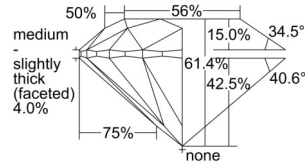

GIA®

FACSIMILE

GIA REPORT 5506409583

Verify this report at GIA.edu

GIA NATURAL DIAMOND DOSSIER®

September 12, 2024
GIA Report Number 5506409583
Shape and Cutting Style ..... Round Brilliant
Measurements ..... 5.09 - 5.12 x 3.13 mm

GRADING RESULTS

Carat Weight ..... 0.50 carat
Color Grade ..... D
Clarity Grade S11
Cut Grade ..... Excellent

ADDITIONAL GRADING INFORMATION

Polish ..... Excellent
Symmetry ..... Excellent
Fluorescence ..... None
Clarity Characteristics ..... Crystal, Cloud, Feather
Inscription(s): GIA 5506409583

PROPORTIONS

Profile to actual proportions

GRADING SCALES

GIA COLOR SCALE	GIA CLARITY SCALE	GIA CUT SCALE	
D	FLAWLESS	EXCELLENT	
E	INTERNALLY FLAWLESS		
F		VVS₁	VERY GOOD
G	VVS₂		
H	VS₁	GOOD	
I	VS₂		
J	S1₁	FAIR	
K	S1₂		
L	I₁	POOR	
M	I₂		
N	I₃		
O			
P			
Q			
R			
S			
T			
U			
V			
W			
X			
Y			
Z