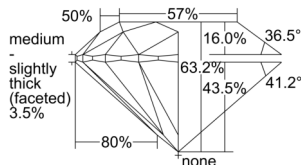

GIA®

FACSIMILE

GIA NATURAL DIAMOND DOSSIER®

September 16, 2024
GIA Report Number 5506417444
Shape and Cutting Style ..... Round Brilliant
Measurements ..... 4.55 - 4.58 x 2.89 mm

GRADING RESULTS

Carat Weight ..... 0.37 carat
Color Grade ..... D
Clarity Grade S11
Cut Grade ..... Excellent

ADDITIONAL GRADING INFORMATION

Polish ..... Excellent
Symmetry ..... Excellent
Fluorescence ..... Medium Yellow
Clarity Characteristics ..... Feather, Crystal
Inscription(s): GIA 5506417444

GIA REPORT 5506417444

Verify this report at GIA.edu

PROPORTIONS

Profile to actual proportions