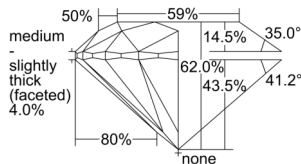

GIA®

FACSIMILE

GIA REPORT 5506417534

Verify this report at GIA.edu

GIA NATURAL DIAMOND DOSSIER®

September 16, 2024
GIA Report Number 5506417534
Shape and Cutting Style ..... Round Brilliant
Measurements ..... 4.50 - 4.52 x 2.80 mm

GRADING RESULTS

Carat Weight ..... 0.35 carat
Color Grade ..... E
Clarity Grade VS1
Cut Grade ..... Excellent

ADDITIONAL GRADING INFORMATION

Polish ..... Excellent
Symmetry ..... Excellent
Fluorescence ..... None
Clarity Characteristics ..... Crystal, Cloud, Feather
Inscription(s): GIA 5506417534

PROPORTIONS

Profile to actual proportions

GRADING SCALES

GIA COLOR SCALE	GIA CLARITY SCALE	GIA CUT SCALE	
D	FLAWLESS	EXCELLENT	
E	INTERNALLY FLAWLESS		
F		VVS₁	VERY GOOD
G	VVS₂		
H	VS₁	GOOD	
I	VS₂		
J	SI₁	FAIR	
K	SI₂		
L	I₁	POOR	
M	I₂		
N	I₃		
O			
P			
Q			
R			
S			
T			
U			
V			
W			
X			
Y			
Z