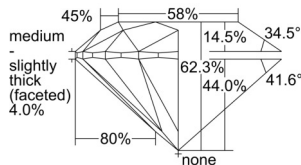

GIA®

FACSIMILE

GIA REPORT 5506418697

Verify this report at GIA.edu

GIA NATURAL DIAMOND DOSSIER®

September 18, 2024
GIA Report Number 5506418697
Shape and Cutting Style ..... Round Brilliant
Measurements ..... 4.30 - 4.33 x 2.69 mm

GRADING RESULTS

Carat Weight ..... 0.30 carat
Color Grade I
Clarity Grade S11
Cut Grade ..... Excellent

ADDITIONAL GRADING INFORMATION

Polish ..... Excellent
Symmetry ..... Excellent
Fluorescence ..... Faint
Clarity Characteristics ..... Crystal, Feather
Inscription(s): GIA 5506418697

PROPORTIONS

Profile to actual proportions

GRADING SCALES

GIA COLOR SCALE	GIA CLARITY SCALE	GIA CUT SCALE	
D	FLAWLESS	EXCELLENT	
E	INTERNALLY FLAWLESS		
F		VVS₁	VERY GOOD
G	VVS₂		
H	VS₁	GOOD	
I	VS₂		
J	S1₁	FAIR	
K	S1₂		
L	I₁	POOR	
M	I₂		
N	I₃		
O			
P			
Q			
R			
S			
T			
U			
V			
W			
X			
Y			
Z