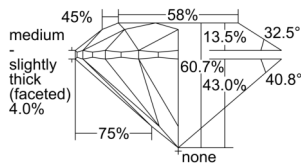

GIA®

FACSIMILE

GIA REPORT 5506420518

Verify this report at GIA.edu

GIA NATURAL DIAMOND DOSSIER®

September 16, 2024
GIA Report Number 5506420518
Shape and Cutting Style ..... Round Brilliant
Measurements ..... 4.76 - 4.78 x 2.90 mm

GRADING RESULTS

Carat Weight ..... 0.40 carat
Color Grade ..... E
Clarity Grade VS1
Cut Grade ..... Excellent

ADDITIONAL GRADING INFORMATION

Polish ..... Excellent
Symmetry ..... Excellent
Fluorescence ..... None
Clarity Characteristics ..... Crystal, Pinpoint
Inscription(s): GIA 5506420518

PROPORTIONS

Profile to actual proportions

GRADING SCALES

GIA COLOR SCALE

COLOURLESS	D
	E
	F
	G
	H
	I
	J
NEAR COLOURLESS	K
	L
Faint	M
	N
	O
	P
	Q
	R
	S
	T
	U
	V
	W
	X
	Y
Light	Z

GIA CLARITY SCALE

FLAWLESS	VERY VERY SLIGHTLY INCLUDED	VS₁	VS₂	SI₁	SI₂	I₁	I₂	I₃			
									VERY SLIGHTLY INCLUDED	SLIGHTLY INCLUDED	INCLUDED

GIA CUT SCALE

EXCELLENT
VERY GOOD
GOOD
FAIR
POOR