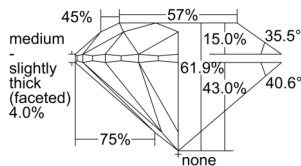

GIA®

FACSIMILE

GIA REPORT 5506422296

Verify this report at GIA.edu

GIA NATURAL DIAMOND DOSSIER®

September 17, 2024
GIA Report Number 5506422296
Shape and Cutting Style ..... Round Brilliant
Measurements ..... 4.69 - 4.72 x 2.91 mm

GRADING RESULTS

Carat Weight ..... 0.40 carat
Color Grade ..... G
Clarity Grade S11
Cut Grade ..... Excellent

ADDITIONAL GRADING INFORMATION

Polish ..... Excellent
Symmetry ..... Excellent
Fluorescence ..... None
Clarity Characteristics ..... Crystal, Cloud, Feather
Inscription(s): GIA 5506422296

PROPORTIONS

Profile to actual proportions