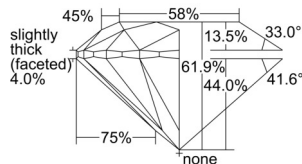

GIA®

FACSIMILE

GIA REPORT 5506422425

Verify this report at GIA.edu

GIA NATURAL DIAMOND DOSSIER®

September 16, 2024
GIA Report Number 5506422425
Shape and Cutting Style ..... Round Brilliant
Measurements ..... 3.78 - 3.79 x 2.34 mm

GRADING RESULTS

Carat Weight ..... 0.20 carat
Color Grade ..... E
Clarity Grade VS2
Cut Grade ..... Excellent

ADDITIONAL GRADING INFORMATION

Polish ..... Excellent
Symmetry ..... Excellent
Fluorescence ..... None
Clarity Characteristics ..... Cloud
Inscription(s): GIA 5506422425

PROPORTIONS

Profile to actual proportions