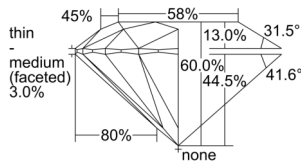

GIA®

FACSIMILE

GIA REPORT 5506423264

Verify this report at GIA.edu

GIA NATURAL DIAMOND DOSSIER®

September 19, 2024
GIA Report Number 5506423264
Shape and Cutting Style ..... Round Brilliant
Measurements ..... 5.82 - 5.84 x 3.50 mm

GRADING RESULTS

Carat Weight ..... 0.71 carat
Color Grade ..... D
Clarity Grade VS1
Cut Grade ..... Excellent

ADDITIONAL GRADING INFORMATION

Polish ..... Excellent
Symmetry ..... Excellent
Fluorescence ..... None
Clarity Characteristics ..... Crystal, Pinpoint
Inscription(s): GIA 5506423264

PROPORTIONS

Profile to actual proportions

GRADING SCALES

GIA COLOR SCALE		GIA CLARITY SCALE		GIA CUT SCALE		
COLORLESS	D	FLAWLESS	VERY VERY SLIGHTLY INCLUDED	EXCELLENT		
	E					
	F	INTERNALLY FLAWLESS				
	G					
	NEAR COLORLESS	H		VVS₁		VERY GOOD
		I				
	J	VVS₂				
	K					
	FAINT	L		VS₁		GOOD
		M				
N		VS₂				
O						
VERY LIGHT	P	SI₁	FAIR			
	Q					
	R	SI₂				
	S					
LIGHT	T	I₁	POOR			
	U					
	V	I₂				
	W					
	X	I₃				
	Y					
Z