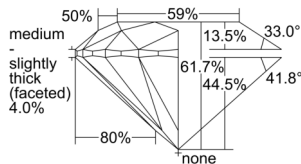

GIA®

FACSIMILE

GIA REPORT 5506424311

Verify this report at GIA.edu

GIA NATURAL DIAMOND DOSSIER®

September 16, 2024
GIA Report Number 5506424311
Shape and Cutting Style ..... Round Brilliant
Measurements ..... 4.71 - 4.74 x 2.91 mm

GRADING RESULTS

Carat Weight ..... 0.40 carat
Color Grade ..... H
Clarity Grade S11
Cut Grade ..... Excellent

ADDITIONAL GRADING INFORMATION

Polish ..... Excellent
Symmetry ..... Excellent
Fluorescence ..... None
Clarity Characteristics ..... Crystal, Feather, Cavity
Inscription(s): GIA 5506424311

PROPORTIONS

Profile to actual proportions

GRADING SCALES

GIA COLOR SCALE	GIA CLARITY SCALE	GIA CUT SCALE	
D	FLAWLESS	EXCELLENT	
E	INTERNALLY FLAWLESS		
F		VVS₁	VERY GOOD
G	VVS₂		
H	VS₁	GOOD	
I	VS₂		
J	S1₁	FAIR	
K	S1₂		
L	I₁	POOR	
M	I₂		
N	I₃		
O			
P			
Q			
R			
S			
T			
U			
V			
W			
X			
Y			
Z