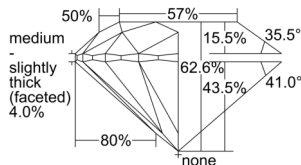

GIA®

FACSIMILE

GIA REPORT 5506425781

Verify this report at GIA.edu

GIA NATURAL DIAMOND DOSSIER®

September 16, 2024
GIA Report Number 5506425781
Shape and Cutting Style ..... Round Brilliant
Measurements ..... 4.27 - 4.29 x 2.68 mm

GRADING RESULTS

Carat Weight ..... 0.30 carat
Color Grade L
Clarity Grade VS1
Cut Grade ..... Excellent

ADDITIONAL GRADING INFORMATION

Polish ..... Excellent
Symmetry ..... Excellent
Fluorescence ..... None
Clarity Characteristics ..... Feather, Indented Natural
Inscription(s): GIA 5506425781

PROPORTIONS

Profile to actual proportions