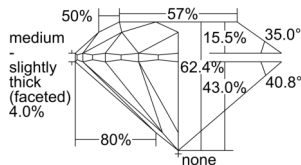

GIA®

FACSIMILE

GIA REPORT 5506427245

Verify this report at GIA.edu

GIA NATURAL DIAMOND DOSSIER®

September 16, 2024
GIA Report Number 5506427245
Shape and Cutting Style ..... Round Brilliant
Measurements ..... 4.38 - 4.41 x 2.74 mm

GRADING RESULTS

Carat Weight ..... 0.32 carat
Color Grade ..... J
Clarity Grade S11
Cut Grade ..... Excellent

ADDITIONAL GRADING INFORMATION

Polish ..... Excellent
Symmetry ..... Excellent
Fluorescence ..... None
Clarity Characteristics ..... Crystal
Inscription(s): GIA 5506427245

PROPORTIONS

Profile to actual proportions

GRADING SCALES

GIA COLOR SCALE	GIA CLARITY SCALE	GIA CUT SCALE	
D	FLAWLESS	EXCELLENT	
E	INTERNALLY FLAWLESS		
F		VVS₁	VERY GOOD
G	VVS₂		
H	VS₁	GOOD	
I	VS₂		
J	S1₁	FAIR	
K	S1₂		
L	I₁	POOR	
M	I₂		
N	I₃		
O			
P			
Q			
R			
S			
T			
U			
V			
W			
X			
Y			
Z