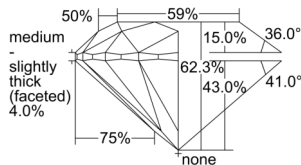

GIA®

FACSIMILE

GIA REPORT 5506435366

Verify this report at GIA.edu

GIA NATURAL DIAMOND DOSSIER®

September 18, 2024
GIA Report Number 5506435366
Shape and Cutting Style ..... Round Brilliant
Measurements ..... 5.45 - 5.49 x 3.41 mm

GRADING RESULTS

Carat Weight ..... 0.64 carat
Color Grade ..... K
Clarity Grade VS1
Cut Grade ..... Excellent

ADDITIONAL GRADING INFORMATION

Polish ..... Excellent
Symmetry ..... Excellent
Fluorescence ..... None
Clarity Characteristics ..... Crystal
Inscription(s): GIA 5506435366

PROPORTIONS

Profile to actual proportions

GRADING SCALES

GIA COLOR SCALE

COLOURESS	D
	E
	F
	G
	H
	I
	J
NEAR COLOURESS	K
	L
FAIN	M
	N
	O
	P
VERY LIGHT	Q
	R
	S
	T
	U
	V
	W
	X
	Y
LIGHT	Z

GIA CLARITY SCALE

FLAWLESS	VERY VERY SLIGHTLY INCLUDED	VS₁	VS₂	VS₁	VS₂	SI₁	SI₂	I₁	I₂	I₃		
											FLAWLESS	INTERNALLY FLAWLESS

GIA CUT SCALE

EXCELLENT
VERY GOOD
GOOD
FAIR
POOR