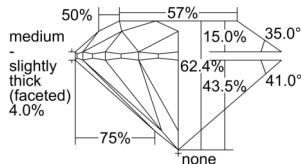

GIA®

FACSIMILE

GIA REPORT 5506435898

Verify this report at GIA.edu

GIA NATURAL DIAMOND DOSSIER®

September 18, 2024
GIA Report Number 5506435898
Shape and Cutting Style ..... Round Brilliant
Measurements ..... 5.06 - 5.10 x 3.17 mm

GRADING RESULTS

Carat Weight ..... 0.50 carat
Color Grade ..... K
Clarity Grade VS1
Cut Grade ..... Excellent

ADDITIONAL GRADING INFORMATION

Polish ..... Excellent
Symmetry ..... Excellent
Fluorescence ..... None
Clarity Characteristics..... Crystal, Cloud, Needle, Pinpoint
Inscription(s): GIA 5506435898

PROPORTIONS

Profile to actual proportions