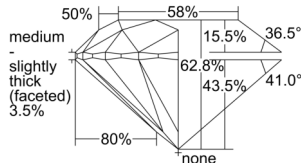

GIA®

FACSIMILE

GIA REPORT 5506437386

Verify this report at GIA.edu

GIA NATURAL DIAMOND DOSSIER®

September 18, 2024
GIA Report Number 5506437386
Shape and Cutting Style ..... Round Brilliant
Measurements ..... 5.69 - 5.74 x 3.59 mm

GRADING RESULTS

Carat Weight ..... 0.73 carat
Color Grade ..... E
Clarity Grade S11
Cut Grade ..... Excellent

ADDITIONAL GRADING INFORMATION

Polish ..... Excellent
Symmetry ..... Very Good
Fluorescence ..... None
Clarity Characteristics ..... Crystal, Feather
Inscription(s): GIA 5506437386

PROPORTIONS

Profile to actual proportions