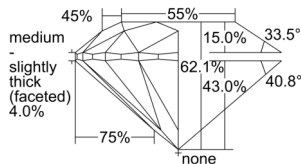

GIA®

FACSIMILE

GIA REPORT 5506437443

Verify this report at GIA.edu

GIA NATURAL DIAMOND DOSSIER®

September 18, 2024
GIA Report Number 5506437443
Shape and Cutting Style ..... Round Brilliant
Measurements ..... 4.73 - 4.75 x 2.95 mm

GRADING RESULTS

Carat Weight ..... 0.40 carat
Color Grade ..... G
Clarity Grade VS2
Cut Grade ..... Excellent

ADDITIONAL GRADING INFORMATION

Polish ..... Excellent
Symmetry ..... Excellent
Fluorescence ..... None
Clarity Characteristics ..... Feather, Crystal, Cloud
Inscription(s): GIA 5506437443

PROPORTIONS

Profile to actual proportions

GRADING SCALES

GIA COLOR SCALE	GIA CLARITY SCALE	GIA CUT SCALE
D	FLAWLESS	EXCELLENT
E	INTERNALLY FLAWLESS	
F	VVS₁	VERY GOOD
G		
H	VVS₂	GOOD
I	VS₁	
J	VS₂	FAIR
K	SI₁	
L	SI₂	POOR
M	I₁	
N	I₂	
O	I₃	
P		
Q		
R		
S		
T		
U		
V		
W		
X		
Y		
Z