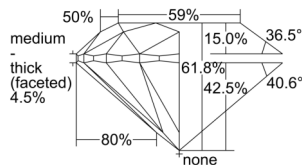

GIA®

FACSIMILE

GIA REPORT 5506437722

Verify this report at GIA.edu

GIA NATURAL DIAMOND DOSSIER®

September 18, 2024
GIA Report Number 5506437722
Shape and Cutting Style ..... Round Brilliant
Measurements ..... 5.01 - 5.05 x 3.11 mm

GRADING RESULTS

Carat Weight ..... 0.50 carat
Color Grade ..... H
Clarity Grade S11
Cut Grade ..... Very Good

ADDITIONAL GRADING INFORMATION

Polish ..... Excellent
Symmetry ..... Very Good
Fluorescence ..... Faint
Clarity Characteristics ..... Feather
Inscription(s): GIA 5506437722

PROPORTIONS

Profile to actual proportions

GRADING SCALES

GIA COLOR SCALE	GIA CLARITY SCALE	GIA CUT SCALE	
D	FLAWLESS	EXCELLENT	
E	INTERNALLY FLAWLESS		
F		VVS₁	VERY GOOD
G	VVS₂		
H	VS₁	GOOD	
I	VS₂		
J	S1₁	FAIR	
K	S1₂		
L	I₁	POOR	
M	I₂		
N	I₃		
O			
P			
Q			
R			
S			
T			
U			
V			
W			
X			
Y			
Z