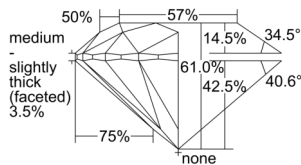

GIA®

FACSIMILE

GIA REPORT 5506437842

Verify this report at GIA.edu

GIA NATURAL DIAMOND DOSSIER®

September 18, 2024
GIA Report Number 5506437842
Shape and Cutting Style ..... Round Brilliant
Measurements ..... 5.11 - 5.13 x 3.12 mm

GRADING RESULTS

Carat Weight ..... 0.50 carat
Color Grade ..... F
Clarity Grade S11
Cut Grade ..... Excellent

ADDITIONAL GRADING INFORMATION

Polish ..... Excellent
Symmetry ..... Excellent
Fluorescence ..... None
Clarity Characteristics ..... Crystal, Cloud
Inscription(s): GIA 5506437842

PROPORTIONS

Profile to actual proportions

GRADING SCALES

GIA COLOR SCALE	GIA CLARITY SCALE	GIA CUT SCALE	
D	FLAWLESS	EXCELLENT	
E	INTERNALLY FLAWLESS		
F		VVS₁	VERY GOOD
G	VVS₂		
H	VS₁	GOOD	
I	VS₂		
J	S1₁	FAIR	
K	S1₂		
L	I₁	POOR	
M	I₂		
N	I₃		
O			
P			
Q			
R			
S			
T			
U			
V			
W			
X			
Y			
Z