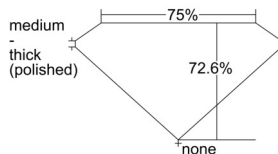

GIA®

FACSIMILE

GIA REPORT 5506441986

Verify this report at GIA.edu

GIA NATURAL DIAMOND DOSSIER®

September 18, 2024
GIA Report Number 5506441986
Shape and Cutting Style ..... Square Modified Brilliant
Measurements ..... 3.79 x 3.78 x 2.74 mm

GRADING RESULTS

Carat Weight ..... 0.32 carat
Color Grade ..... F
Clarity Grade SI1

ADDITIONAL GRADING INFORMATION

Polish ..... Excellent
Symmetry ..... Very Good
Fluorescence ..... None
Clarity Characteristics ..... Crystal, Feather
Inscription(s): GIA 5506441986

PROPORTIONS

Profile not to actual proportions

GRADING SCALES

GIA COLOR SCALE		GIA CLARITY SCALE			
COLORLESS	D	VERY VERY SLIGHTLY INCLUDED	FLAWLESS		
	E		INTERNALLY FLAWLESS		
	F	VERY SLIGHTLY INCLUDED	VVS₁		
	G		VVS₂		
	H		VS₁		
	NEAR COLORLESS	I	SLIGHTLY INCLUDED	VS₂	
		J		SI₁	
		FAINT	K	INCLUDED	SI₂
			L		I₁
			M		I₂
VERT LIGHT	N	LIGHT	I₃		
	O				
	P				
	Q				
	R