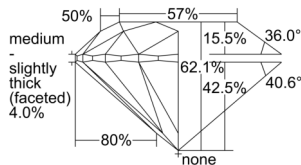

GIA®

FACSIMILE

GIA REPORT 5506445624

Verify this report at GIA.edu

GIA NATURAL DIAMOND DOSSIER®

September 18, 2024
GIA Report Number 5506445624
Shape and Cutting Style ..... Round Brilliant
Measurements ..... 5.20 - 5.22 x 3.24 mm

GRADING RESULTS

Carat Weight ..... 0.54 carat
Color Grade ..... E
Clarity Grade VVS1
Cut Grade ..... Excellent

ADDITIONAL GRADING INFORMATION

Polish ..... Excellent
Symmetry ..... Excellent
Fluorescence ..... None
Clarity Characteristics ..... Pinpoint, Feather
Inscription(s): GIA 5506445624

PROPORTIONS

Profile to actual proportions

GRADING SCALES

GIA COLOR SCALE	GIA CLARITY SCALE	GIA CUT SCALE	
D	FLAWLESS	EXCELLENT	
E	INTERNALLY FLAWLESS		
F		VVS₁	VERY GOOD
G	VVS₂		
H	VS₁	GOOD	
I	VS₂		
J	SI₁	FAIR	
K	SI₂		
L	I₁	POOR	
M			
N	I₂		
O			
P	I₃		
Q			
R			
S			
T			
U			
V			
W			
X			
Y			
Z