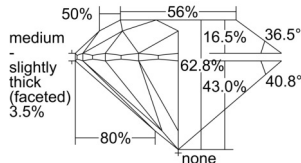

GIA®

FACSIMILE

GIA REPORT 5506445957

Verify this report at GIA.edu

GIA NATURAL DIAMOND DOSSIER®

September 19, 2024
GIA Report Number 5506445957
Shape and Cutting Style ..... Round Brilliant
Measurements ..... 5.50 - 5.52 x 3.46 mm

GRADING RESULTS

Carat Weight ..... 0.65 carat
Color Grade ..... F
Clarity Grade VS1
Cut Grade ..... Excellent

ADDITIONAL GRADING INFORMATION

Polish ..... Excellent
Symmetry ..... Excellent
Fluorescence ..... Faint
Clarity Characteristics ..... Cloud, Needle
Inscription(s): GIA 5506445957

PROPORTIONS

Profile to actual proportions

GRADING SCALES

GIA COLOR SCALE	GIA CLARITY SCALE	GIA CUT SCALE
D	FLAWLESS	EXCELLENT
E	FLAWLESS	
F	INTERNALLY FLAWLESS	VERY GOOD
G	FLAWLESS	
H	VVS₁	GOOD
I	VVS₂	
J	VS₁	FAIR
K	VS₂	
L	SI₁	POOR
M	SI₂	
N	I₁	
O	I₂	
P	I₃