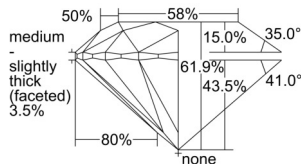

GIA®

FACSIMILE

GIA REPORT 5506446876

Verify this report at GIA.edu

GIA NATURAL DIAMOND DOSSIER®

September 19, 2024
GIA Report Number 5506446876
Shape and Cutting Style ..... Round Brilliant
Measurements ..... 4.40 - 4.42 x 2.73 mm

GRADING RESULTS

Carat Weight ..... 0.32 carat
Color Grade ..... E
Clarity Grade VS2
Cut Grade ..... Excellent

ADDITIONAL GRADING INFORMATION

Polish ..... Excellent
Symmetry ..... Excellent
Fluorescence ..... None
Clarity Characteristics ..... Crystal, Cloud
Inscription(s): GIA 5506446876

PROPORTIONS

Profile to actual proportions

GRADING SCALES

GIA COLOR SCALE	GIA CLARITY SCALE	GIA CUT SCALE	
D	FLAWLESS	EXCELLENT	
E	INTERNALLY FLAWLESS		
F		VVS₁	VERY GOOD
G	VVS₂		
H	VS₁	GOOD	
I	VS₂		
J	SI₁	FAIR	
K	SI₂		
L	I₁	POOR	
M	I₂		
N	I₃		
O			
P			
Q			
R			
S			
T			
U			
V			
W			
X			
Y			
Z