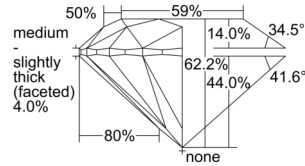

GIA®

FACSIMILE

GIA REPORT 5506448757

Verify this report at GIA.edu

GIA NATURAL DIAMOND DOSSIER®

September 20, 2024
GIA Report Number 5506448757
Shape and Cutting Style ..... Round Brilliant
Measurements ..... 4.54 - 4.56 x 2.83 mm

GRADING RESULTS

Carat Weight ..... 0.36 carat
Color Grade ..... G
Clarity Grade S11
Cut Grade ..... Excellent

ADDITIONAL GRADING INFORMATION

Polish ..... Excellent
Symmetry ..... Excellent
Fluorescence ..... None
Clarity Characteristics ..... Feather
Inscription(s): GIA 5506448757

PROPORTIONS

Profile to actual proportions

GRADING SCALES

GIA COLOR SCALE	GIA CLARITY SCALE	GIA CUT SCALE	
D	FLAWLESS	EXCELLENT	
E	INTERNALLY FLAWLESS		
F		VVS₁	VERY GOOD
G	VVS₂		
H	VS₁	GOOD	
I	VS₂		
J	S1₁	FAIR	
K	S1₂		
L	I₁	POOR	
M	I₂		
N	I₃		
O			
P			
Q			
R			
S			
T			
U			
V			
W			
X			
Y			
Z