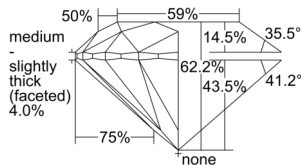

GIA®

FACSIMILE

GIA REPORT 5506448845

Verify this report at GIA.edu

GIA NATURAL DIAMOND DOSSIER®

September 19, 2024
GIA Report Number 5506448845
Shape and Cutting Style ..... Round Brilliant
Measurements ..... 5.51 - 5.54 x 3.44 mm

GRADING RESULTS

Carat Weight ..... 0.65 carat
Color Grade ..... F
Clarity Grade VS1
Cut Grade ..... Excellent

ADDITIONAL GRADING INFORMATION

Polish ..... Excellent
Symmetry ..... Excellent
Fluorescence ..... Medium Blue
Clarity Characteristics..Crystal, Cloud, Pinpoint, Indented Natural
Inscription(s): GIA 5506448845

PROPORTIONS

Profile to actual proportions

GRADING SCALES

GIA COLOR SCALE	GIA CLARITY SCALE	GIA CUT SCALE	
D	FLAWLESS	EXCELLENT	
E	INTERNALLY FLAWLESS		
F		VVS₁	VERY GOOD
G	VVS₂		
H	VS₁	GOOD	
I	VS₂		
J	SI₁	FAIR	
K	SI₂		
L	I₁	POOR	
M	I₂		
N	I₃		
O			
P			
Q			
R			
S			
T			
U			
V			
W			
X			
Y			
Z