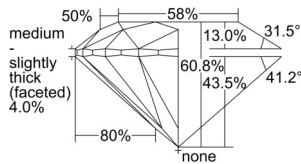

GIA®

FACSIMILE

GIA REPORT 5506449750

Verify this report at GIA.edu

GIA NATURAL DIAMOND DOSSIER®

September 18, 2024
GIA Report Number 5506449750
Shape and Cutting Style ..... Round Brilliant
Measurements ..... 4.29 - 4.33 x 2.62 mm

GRADING RESULTS

Carat Weight ..... 0.30 carat
Color Grade I
Clarity Grade VS1
Cut Grade ..... Excellent

ADDITIONAL GRADING INFORMATION

Polish ..... Very Good
Symmetry ..... Very Good
Fluorescence ..... Medium Blue
Clarity Characteristics..... Crystal, Pinpoint, Indented Natural
Inspection(s): GIA 5506449750

PROPORTIONS

Profile to actual proportions

GRADING SCALES

GIA COLOR SCALE	GIA CLARITY SCALE	GIA CUT SCALE	
D	FLAWLESS	EXCELLENT	
E	INTERNALLY FLAWLESS		
F		VVS₁	VERY GOOD
G	VVS₂		
H	VS₁	GOOD	
I	VS₂		
J	SI₁	FAIR	
K	SI₂		
L	I₁	POOR	
M	I₂		
N	I₃		
O			
P			
Q			
R			
S			
T			
U			
V			
W			
X			
Y			
Z