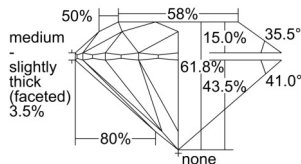

GIA®

FACSIMILE

GIA REPORT 5506450462

Verify this report at GIA.edu

GIA NATURAL DIAMOND DOSSIER®

September 19, 2024
GIA Report Number 5506450462
Shape and Cutting Style ..... Round Brilliant
Measurements ..... 5.72 - 5.74 x 3.54 mm

GRADING RESULTS

Carat Weight ..... 0.72 carat
Color Grade ..... F
Clarity Grade S11
Cut Grade ..... Excellent

ADDITIONAL GRADING INFORMATION

Polish ..... Excellent
Symmetry ..... Excellent
Fluorescence ..... None
Clarity Characteristics..... Cloud, Crystal, Feather
Inspection(s): GIA 5506450462

PROPORTIONS

Profile to actual proportions

GRADING SCALES

GIA COLOR SCALE	GIA CLARITY SCALE	GIA CUT SCALE	
D	FLAWLESS	EXCELLENT	
E	INTERNALLY FLAWLESS		
F		VVS₁	VERY GOOD
G	VVS₂		
H	VS₁	GOOD	
I	VS₂		
J	S1₁	FAIR	
K	S1₂		
L	I₁	POOR	
M	I₂		
N	I₃		
O			
P			
Q			
R			
S			
T			
U			
V			
W			
X			
Y			
Z