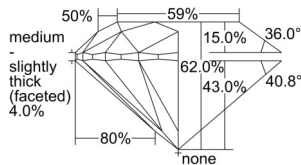

GIA®

FACSIMILE

GIA REPORT 5506457521

Verify this report at GIA.edu

GIA NATURAL DIAMOND DOSSIER®

September 19, 2024
GIA Report Number 5506457521
Shape and Cutting Style ..... Round Brilliant
Measurements ..... 4.68 - 4.72 x 2.91 mm

GRADING RESULTS

Carat Weight ..... 0.40 carat
Color Grade ..... H
Clarity Grade VS1
Cut Grade ..... Excellent

ADDITIONAL GRADING INFORMATION

Polish ..... Excellent
Symmetry ..... Very Good
Fluorescence ..... None
Clarity Characteristics..... Crystal, Feather, Pinpoint
Inscription(s): GIA 5506457521

PROPORTIONS

Profile to actual proportions

GRADING SCALES

GIA COLOR SCALE

COLORLESS	D
	E
	F
	G
	H
	I
	J
NEAR COLORLESS	K
	L
Faint	M
	N
	O
	P
Very Light	Q
	R
	S
	T
	U
	V
Light	W
	X
	Y
	Z

GIA CLARITY SCALE

FLAWLESS	VERY VERY SLIGHTLY INCLUDED	VS₁	VS₂	SI₁	SI₂	I₁	I₂	I₃	
									FLAWLESS
INTERNALLY FLAWLESS	VERY SLIGHTLY INCLUDED								

GIA CUT SCALE

EXCELLENT
VERY GOOD
GOOD
FAIR
POOR