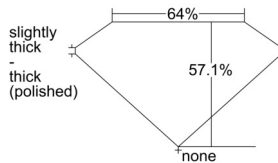

GIA®

FACSIMILE

GIA REPORT 5506460041

Verify this report at GIA.edu

GIA NATURAL DIAMOND DOSSIER®

September 20, 2024
GIA Report Number 5506460041
Shape and Cutting Style ..... Rectangular Step Cut
Measurements ..... 7.85 x 3.79 x 2.17 mm

GRADING RESULTS

Carat Weight ..... 0.69 carat
Color Grade ..... D
Clarity Grade VS1

ADDITIONAL GRADING INFORMATION

Polish ..... Very Good
Symmetry ..... Excellent
Fluorescence ..... Faint
Clarity Characteristics ..... Cloud, Pinpoint
Inscription(s): GIA 5506460041

PROPORTIONS

Profile not to actual proportions

GRADING SCALES

GIA COLOR SCALE		GIA CLARITY SCALE			
COLORLESS	D	VERY VERY SLIGHTLY INCLUDED	FLAWLESS		
	E		INTERNALLY FLAWLESS		
	F	VERY SLIGHTLY INCLUDED	VS₁		
	G		VS₂		
	H		VS₁		
	NEAR COLORLESS	I	SLIGHTLY INCLUDED	VS₂	
		J		SI₁	
		FAINT	K	INCLUDED	SI₂
			L		I₁
			M		I₂
VERT LIGHT	N	INCLUDED	I₃		
	O				
	P				
	Q				
	R				
	S				
	T				
LIGHT	U				
	V				
	W				
	X				
Y					
Z