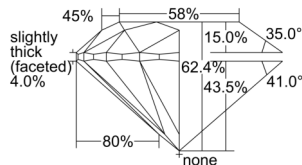

GIA®

FACSIMILE

GIA REPORT 5506461075

Verify this report at GIA.edu

GIA NATURAL DIAMOND DOSSIER®

September 20, 2024
GIA Report Number 5506461075
Shape and Cutting Style ..... Round Brilliant
Measurements ..... 5.10 - 5.12 x 3.19 mm

GRADING RESULTS

Carat Weight ..... 0.51 carat
Color Grade ..... D
Clarity Grade VS1
Cut Grade ..... Excellent

ADDITIONAL GRADING INFORMATION

Polish ..... Excellent
Symmetry ..... Excellent
Fluorescence ..... Medium Blue
Clarity Characteristics ..... Crystal, Pinpoint
Inscription(s): GIA 5506461075

PROPORTIONS

Profile to actual proportions

GRADING SCALES

GIA COLOR SCALE	GIA CLARITY SCALE	GIA CUT SCALE
COLOURLESS	FLAWLESS	EXCELLENT
D	INTERNALLY FLAWLESS	
E	VVS₁	VERY GOOD
F		
G	VS₁	GOOD
H		
I	SI₁	FAIR
J		
K	I₁	POOR
L		
M	I₂	
N		
O	I₃	
P		
Q		
R		
S		
T		
U		
V		
W		
X		
Y		
Z