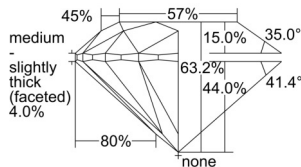

GIA®

FACSIMILE

GIA REPORT 5506463084

Verify this report at GIA.edu

GIA NATURAL DIAMOND DOSSIER®

September 20, 2024
GIA Report Number 5506463084
Shape and Cutting Style ..... Round Brilliant
Measurements ..... 5.88 - 5.92 x 3.73 mm

GRADING RESULTS

Carat Weight ..... 0.80 carat
Color Grade ..... G
Clarity Grade VS1
Cut Grade ..... Excellent

ADDITIONAL GRADING INFORMATION

Polish ..... Excellent
Symmetry ..... Excellent
Fluorescence ..... None
Clarity Characteristics ..... Feather, Pinpoint
Inscription(s): GIA 5506463084

PROPORTIONS

Profile to actual proportions

GRADING SCALES

GIA COLOR SCALE	GIA CLARITY SCALE	GIA CUT SCALE	
D	FLAWLESS	EXCELLENT	
E	INTERNALLY FLAWLESS		
F		VVS₁	VERY GOOD
G	VVS₂		
H	VS₁	GOOD	
I	VS₂		
J	SI₁	FAIR	
K	SI₂		
L	I₁	POOR	
M	I₂		
N	I₃		
O			
P			
Q			
R			
S			
T			
U			
V			
W			
X			
Y			
Z