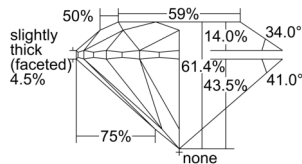

GIA®

FACSIMILE

GIA REPORT 5506473379

Verify this report at GIA.edu

GIA NATURAL DIAMOND DOSSIER®

September 24, 2024
GIA Report Number 5506473379
Shape and Cutting Style ..... Round Brilliant
Measurements ..... 4.51 - 4.54 x 2.78 mm

GRADING RESULTS

Carat Weight ..... 0.35 carat
Color Grade ..... E
Clarity Grade VS1
Cut Grade ..... Excellent

ADDITIONAL GRADING INFORMATION

Polish ..... Excellent
Symmetry ..... Excellent
Fluorescence ..... None
Clarity Characteristics ..... Cloud, Pinpoint
Inscription(s): GIA 5506473379

PROPORTIONS

Profile to actual proportions