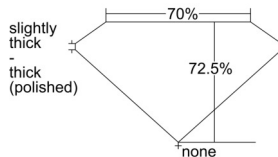

GIA®

FACSIMILE

GIA REPORT 5506486059

Verify this report at GIA.edu

GIA NATURAL DIAMOND DOSSIER®

September 24, 2024
GIA Report Number 5506486059
Shape and Cutting Style ..... Square Modified Brilliant
Measurements ..... 4.32 x 4.28 x 3.10 mm

GRADING RESULTS

Carat Weight ..... 0.50 carat
Color Grade ..... G
Clarity Grade VS1

ADDITIONAL GRADING INFORMATION

Polish ..... Excellent
Symmetry ..... Very Good
Fluorescence ..... None
Clarity Characteristics..... Crystal, Cloud, Needle, Pinpoint
Inscription(s): GIA 5506486059

PROPORTIONS

Profile not to actual proportions

GRADING SCALES

GIA COLOR SCALE		GIA CLARITY SCALE			
COLORLESS	D	VERY VERY SLIGHTLY INCLUDED	FLAWLESS		
	E		INTERNALLY FLAWLESS		
	F	VERY SLIGHTLY INCLUDED	VS₁		
	G		VS₂		
	H		VS₁		
	NEAR COLORLESS	I	SLIGHTLY INCLUDED	SI₁	
		J		SI₂	
		FAINT	K	INCLUDED	I₁
			L		I₂
			M		I₃
VERY LIGHT	N				
	O				
	P				
	Q				
	R				
	LIGHT	S			
		T			
U					
V					
	W				
	X				
	Y				
	Z