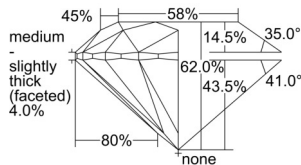

GIA®

FACSIMILE

GIA REPORT 5506493713

Verify this report at GIA.edu

GIA NATURAL DIAMOND DOSSIER®

September 25, 2024
GIA Report Number 5506493713
Shape and Cutting Style ..... Round Brilliant
Measurements ..... 4.33 - 4.35 x 2.69 mm

GRADING RESULTS

Carat Weight ..... 0.31 carat
Color Grade ..... D
Clarity Grade S11
Cut Grade ..... Excellent

ADDITIONAL GRADING INFORMATION

Polish ..... Excellent
Symmetry ..... Excellent
Fluorescence ..... None
Clarity Characteristics ..... Feather, Cloud, Crystal
Inscription(s): GIA 5506493713

PROPORTIONS

Profile to actual proportions

GRADING SCALES

GIA COLOR SCALE	GIA CLARITY SCALE	GIA CUT SCALE	
D	FLAWLESS	EXCELLENT	
E	INTERNALLY FLAWLESS		
F		VVS₁	VERY GOOD
G	VVS₂		
H	VS₁	GOOD	
I	VS₂		
J	S1₁	FAIR	
K	S1₂		
L	I₁	POOR	
M	I₂		
N	I₃		
O			
P			
Q			
R			
S			
T			
U			
V			
W			
X			
Y			
Z