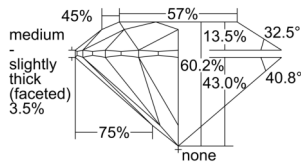

GIA®

FACSIMILE

GIA REPORT 5506494144

Verify this report at GIA.edu

GIA NATURAL DIAMOND DOSSIER®

September 25, 2024
GIA Report Number 5506494144
Shape and Cutting Style ..... Round Brilliant
Measurements ..... 4.84 - 4.87 x 2.92 mm

GRADING RESULTS

Carat Weight ..... 0.42 carat
Color Grade ..... D
Clarity Grade VS2
Cut Grade ..... Excellent

ADDITIONAL GRADING INFORMATION

Polish ..... Excellent
Symmetry ..... Excellent
Fluorescence ..... None
Clarity Characteristics ..... Cloud, Crystal, Feather
Inscription(s): GIA 5506494144

PROPORTIONS

Profile to actual proportions

GRADING SCALES

GIA COLOR SCALE	GIA CLARITY SCALE	GIA CUT SCALE	
D	FLAWLESS	EXCELLENT	
E	INTERNALLY FLAWLESS		
F		VVS₁	VERY GOOD
G	VVS₂		
H	VS₁	GOOD	
I	VS₂		
J	SI₁	FAIR	
K	SI₂		
L	I₁	POOR	
M	I₂		
N	I₃		
O			
P			
Q			
R			
S			
T			
U			
V			
W			
X			
Y			
Z