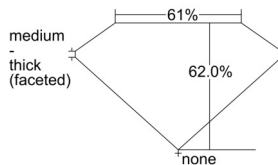

GIA®

FACSIMILE

GIA REPORT 5506496459

Verify this report at GIA.edu

GIA NATURAL DIAMOND DOSSIER®

September 25, 2024
GIA Report Number 5506496459
Shape and Cutting Style ..... Pear Brilliant
Measurements ..... 8.14 x 5.17 x 3.21 mm

GRADING RESULTS

Carat Weight ..... 0.80 carat
Color Grade ..... G
Clarity Grade VS1

ADDITIONAL GRADING INFORMATION

Polish ..... Excellent
Symmetry ..... Very Good
Fluorescence ..... Medium Blue
Clarity Characteristics ..... Crystal
Inscription(s): GIA 5506496459

PROPORTIONS

Profile not to actual proportions

GRADING SCALES

GIA COLOR SCALE		GIA CLARITY SCALE			
COLORLESS	D	VERY VERY SLIGHTLY INCLUDED	FLAWLESS		
	E		INTERNALLY FLAWLESS		
	F	VERY SLIGHTLY INCLUDED	VVS₁		
	G		VVS₂		
	H		VS₁		
	NEAR COLORLESS	I	SLIGHTLY INCLUDED	VS₂	
		J		SI₁	
		FAINT	K	INCLUDED	SI₂
			L		I₁
			M		I₂
VERT LIGHT	N	LIGHT	I₃		
	O				
	P				
	Q				
	R