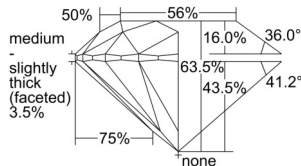

GIA®

FACSIMILE

GIA REPORT 5506510339

Verify this report at GIA.edu

GIA NATURAL DIAMOND DOSSIER®

September 26, 2024
GIA Report Number 5506510339
Shape and Cutting Style ..... Round Brilliant
Measurements ..... 5.60 - 5.65 x 3.57 mm

GRADING RESULTS

Carat Weight ..... 0.70 carat
Color Grade I
Clarity Grade S11
Cut Grade ..... Excellent

ADDITIONAL GRADING INFORMATION

Polish ..... Excellent
Symmetry ..... Excellent
Fluorescence ..... None
Clarity Characteristics ..... Crystal, Cloud, Feather
Inscription(s): GIA 5506510339

PROPORTIONS

Profile to actual proportions