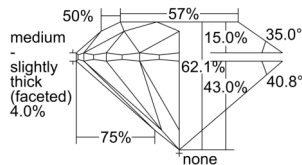

GIA®

FACSIMILE

GIA REPORT 5506511083

Verify this report at GIA.edu

GIA NATURAL DIAMOND DOSSIER®

September 26, 2024
GIA Report Number 5506511083
Shape and Cutting Style ..... Round Brilliant
Measurements ..... 4.69 - 4.72 x 2.92 mm

GRADING RESULTS

Carat Weight ..... 0.40 carat
Color Grade ..... E
Clarity Grade VS1
Cut Grade ..... Excellent

ADDITIONAL GRADING INFORMATION

Polish ..... Excellent
Symmetry ..... Excellent
Fluorescence ..... None
Clarity Characteristics ..... Feather, Pinpoint
Inscription(s): GIA 5506511083

PROPORTIONS

Profile to actual proportions