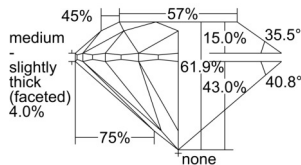

GIA®

FACSIMILE

GIA REPORT 5506517359

Verify this report at GIA.edu

GIA NATURAL DIAMOND DOSSIER®

September 27, 2024
GIA Report Number 5506517359
Shape and Cutting Style ..... Round Brilliant
Measurements ..... 4.05 - 4.07 x 2.51 mm

GRADING RESULTS

Carat Weight ..... 0.25 carat
Color Grade ..... G
Clarity Grade VS1
Cut Grade ..... Excellent

ADDITIONAL GRADING INFORMATION

Polish ..... Excellent
Symmetry ..... Excellent
Fluorescence ..... Faint
Clarity Characteristics..... Cloud, Crystal, Pinpoint
Inscription(s): GIA 5506517359

PROPORTIONS

Profile to actual proportions

GRADING SCALES

GIA COLOR SCALE	GIA CLARITY SCALE	GIA CUT SCALE
COLOURLESS D	FLAWLESS	EXCELLENT
E	INTERNALLY FLAWLESS	
F	VVS₁	VERY GOOD
G		
H	VVS₂	GOOD
I	VS₁	
J	VS₂	FAIR
K	SI₁	
L	SI₂	POOR
M	I₁	
N	I₂	
O	I₃	
P		
Q		
R		
S		
T		
U		
V		
W		
X		
Y		
Z