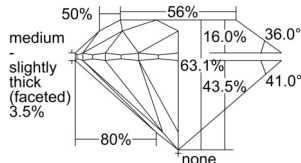

GIA®

FACSIMILE

GIA REPORT 5506527526

Verify this report at GIA.edu

GIA NATURAL DIAMOND DOSSIER®

September 30, 2024
GIA Report Number 5506527526
Shape and Cutting Style ..... Round Brilliant
Measurements ..... 4.74 - 4.76 x 3.00 mm

GRADING RESULTS

Carat Weight ..... 0.41 carat
Color Grade ..... G
Clarity Grade VS1
Cut Grade ..... Excellent

ADDITIONAL GRADING INFORMATION

Polish ..... Very Good
Symmetry ..... Excellent
Fluorescence ..... None
Clarity Characteristics ..... Feather, Cloud, Pinpoint
Inscription(s): GIA 5506527526

PROPORTIONS

Profile to actual proportions

GRADING SCALES

GIA COLOR SCALE	GIA CLARITY SCALE	GIA CUT SCALE
D	FLAWLESS	EXCELLENT
E	FLAWLESS	
F	INTERNALLY FLAWLESS	VERY GOOD
G	FLAWLESS	
H	VVS₁	GOOD
I	VVS₂	
J	VS₁	FAIR
K	VS₂	
L	SI₁	POOR
M	SI₂	
N	I₁	
O	I₂	
P	I₃	
Q		
R		
S		
T		
U		
V		
W		
X		
Y		
Z