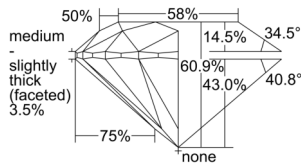

GIA®

FACSIMILE

GIA REPORT 5506532435

Verify this report at GIA.edu

GIA NATURAL DIAMOND DOSSIER®

October 01, 2024
GIA Report Number 5506532435
Shape and Cutting Style ..... Round Brilliant
Measurements ..... 3.84 - 3.85 x 2.34 mm

GRADING RESULTS

Carat Weight ..... 0.21 carat
Color Grade ..... E
Clarity Grade VS2
Cut Grade ..... Excellent

ADDITIONAL GRADING INFORMATION

Polish ..... Excellent
Symmetry ..... Excellent
Fluorescence ..... None
Clarity Characteristics ..... Crystal
Inscription(s): GIA 5506532435

PROPORTIONS

Profile to actual proportions

GRADING SCALES

GIA COLOR SCALE

COLORED	D
	E
	F
	G
	H
	I
	J
NEAR COLORLESS	K
	L
Faint	M
	N
	O
	P
	Q
	R
	S
	T
	U
	V
	W
	X
	Y
Light	Z

GIA CLARITY SCALE

GIA CUT SCALE

EXCELLENT
VERY GOOD
GOOD
FAIR
POOR