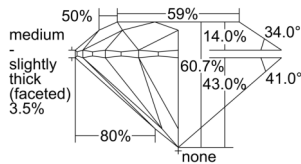

GIA®

FACSIMILE

GIA REPORT 5506534474

Verify this report at GIA.edu

GIA NATURAL DIAMOND DOSSIER®

September 30, 2024
GIA Report Number 5506534474
Shape and Cutting Style ..... Round Brilliant
Measurements ..... 3.71 - 3.72 x 2.26 mm

GRADING RESULTS

Carat Weight ..... 0.19 carat
Color Grade ..... G
Clarity Grade VVS1
Cut Grade ..... Excellent

ADDITIONAL GRADING INFORMATION

Polish ..... Excellent
Symmetry ..... Excellent
Fluorescence ..... None
Clarity Characteristics..... Needle, Pinpoint, Feather
Inscription(s): GIA 5506534474

PROPORTIONS

Profile to actual proportions

GRADING SCALES

GIA COLOR SCALE	GIA CLARITY SCALE	GIA CUT SCALE	
D	FLAWLESS	EXCELLENT	
E	INTERNALLY FLAWLESS		
F		VVS₁	VERY GOOD
G	VVS₂		
H	VS₁	GOOD	
I	VS₂		
J	SI₁	FAIR	
K	SI₂		
L	I₁	POOR	
M	I₂		
N	I₃		
O			
P			
Q			
R			
S			
T			
U			
V			
W			
X			
Y			
Z