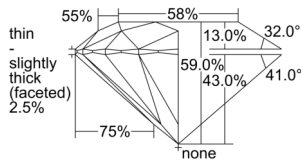

GIA®

FACSIMILE

GIA REPORT 5506537247

Verify this report at GIA.edu

GIA NATURAL DIAMOND DOSSIER®

September 30, 2024
GIA Report Number 5506537247
Shape and Cutting Style ..... Round Brilliant
Measurements ..... 5.14 - 5.17 x 3.04 mm

GRADING RESULTS

Carat Weight ..... 0.48 carat
Color Grade ..... D
Clarity Grade S11
Cut Grade ..... Excellent

ADDITIONAL GRADING INFORMATION

Polish ..... Excellent
Symmetry ..... Excellent
Fluorescence ..... None
Clarity Characteristics ..... Cloud, Crystal, Feather
Inscription(s): GIA 5506537247

PROPORTIONS

Profile to actual proportions

GRADING SCALES

GIA COLOR SCALE	GIA CLARITY SCALE	GIA CUT SCALE
COLOURLESS	FLAWLESS	EXCELLENT
D	INTERNALLY FLAWLESS	
E	VVS₁	VERY GOOD
F		
G	VVS₂	
H	VS₁	GOOD
I		
J	VS₂	
K	SI₁	FAIR
L		
M	SI₂	
N	I₁	POOR
O		
P	I₂	
Q	I₃	
R		
S		
T		
U		
V		
W		
X		
Y		
Z