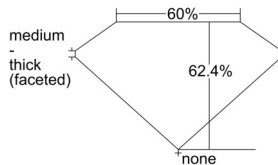

GIA®

FACSIMILE

GIA REPORT 5506539572

Verify this report at GIA.edu

GIA NATURAL DIAMOND DOSSIER®

September 30, 2024
GIA Report Number 5506539572
Shape and Cutting Style ..... Oval Brilliant
Measurements ..... 5.75 x 4.16 x 2.60 mm

GRADING RESULTS

Carat Weight ..... 0.41 carat
Color Grade ..... E
Clarity Grade SI1

ADDITIONAL GRADING INFORMATION

Polish ..... Excellent
Symmetry ..... Very Good
Fluorescence ..... None
Clarity Characteristics ..... Feather
Inscription(s): GIA 5506539572

PROPORTIONS

Profile not to actual proportions

GRADING SCALES

GIA COLOR SCALE		GIA CLARITY SCALE			
COLORLESS	D	VERY VERY SLIGHTLY INCLUDED	FLAWLESS		
	E		INTERNALLY FLAWLESS		
	F	VERY SLIGHTLY INCLUDED	VVS₁		
	G		VVS₂		
	H		VS₁		
	NEAR COLORLESS	I	SLIGHTLY INCLUDED	VS₂	
		J		SI₁	
		FAINT	K	INCLUDED	SI₂
			L		I₁
			M		I₂
VERT LIGHT	N	INCLUDED	I₃		
	O				
	P				
	Q				
	R				
LIGHT	S				
	T				
	U				
	V				
	W				
X					
Y					
Z