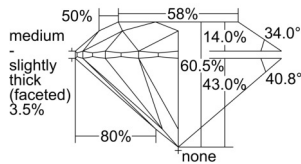

GIA®

FACSIMILE

GIA REPORT 5506540022

Verify this report at GIA.edu

GIA NATURAL DIAMOND DOSSIER®

October 01, 2024
GIA Report Number 5506540022
Shape and Cutting Style ..... Round Brilliant
Measurements ..... 3.78 - 3.81 x 2.30 mm

GRADING RESULTS

Carat Weight ..... 0.20 carat
Color Grade ..... G
Clarity Grade VS1
Cut Grade ..... Excellent

ADDITIONAL GRADING INFORMATION

Polish ..... Excellent
Symmetry ..... Excellent
Fluorescence ..... None
Clarity Characteristics..... Cloud, Feather, Needle, Pinpoint
Inscription(s): GIA 5506540022

PROPORTIONS

GRADING SCALES

GIA COLOR SCALE

COLOURLESS	D
	E
	F
	G
	H
	I
	J
NEAR COLOURLESS	K
	L
Faint	M
	N
	O
	P
	Q
	R
	S
	T
	U
	V
	W
	X
	Y
Light	Z

GIA CLARITY SCALE

FLAWLESS	VERY VERY SLIGHTLY INCLUDED	VS₁	VS₂	VS₁	VS₂	SI₁	SI₂	I₁	I₂	I₃			
											VERY SLIGHTLY INCLUDED	SLIGHTLY INCLUDED	INCLUDED

GIA CUT SCALE

EXCELLENT
VERY GOOD
GOOD
FAIR
POOR