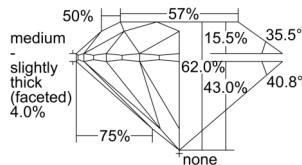

GIA®

FACSIMILE

GIA REPORT 5506540760

Verify this report at GIA.edu

GIA NATURAL DIAMOND DOSSIER®

October 01, 2024
GIA Report Number 5506540760
Shape and Cutting Style ..... Round Brilliant
Measurements ..... 3.93 - 3.94 x 2.44 mm

GRADING RESULTS

Carat Weight ..... 0.23 carat
Color Grade ..... F
Clarity Grade VS1
Cut Grade ..... Excellent

ADDITIONAL GRADING INFORMATION

Polish ..... Excellent
Symmetry ..... Excellent
Fluorescence ..... Faint
Clarity Characteristics..... Crystal, Cloud, Feather, Needle
Inscription(s): GIA 5506540760

PROPORTIONS

Profile to actual proportions