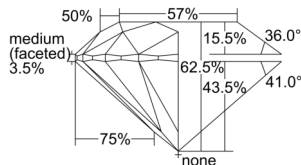

GIA®

FACSIMILE

GIA REPORT 5506541122

Verify this report at GIA.edu

GIA NATURAL DIAMOND DOSSIER®

October 01, 2024
GIA Report Number 5506541122
Shape and Cutting Style ..... Round Brilliant
Measurements ..... 3.97 - 4.00 x 2.49 mm

GRADING RESULTS

Carat Weight ..... 0.24 carat
Color Grade ..... F
Clarity Grade S11
Cut Grade ..... Excellent

ADDITIONAL GRADING INFORMATION

Polish ..... Excellent
Symmetry ..... Excellent
Fluorescence ..... None
Clarity Characteristics ..... Cloud, Feather
Inscription(s): GIA 5506541122

PROPORTIONS

Profile to actual proportions