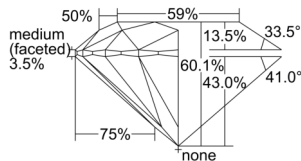

GIA®

FACSIMILE

GIA REPORT 5506542149

Verify this report at GIA.edu

GIA NATURAL DIAMOND DOSSIER®

October 01, 2024
GIA Report Number 5506542149
Shape and Cutting Style ..... Round Brilliant
Measurements ..... 4.16 - 4.18 x 2.50 mm

GRADING RESULTS

Carat Weight ..... 0.26 carat
Color Grade ..... G
Clarity Grade S11
Cut Grade ..... Excellent

ADDITIONAL GRADING INFORMATION

Polish ..... Excellent
Symmetry ..... Excellent
Fluorescence ..... None
Clarity Characteristics ..... Cloud, Crystal
Inscription(s): GIA 5506542149

PROPORTIONS

Profile to actual proportions