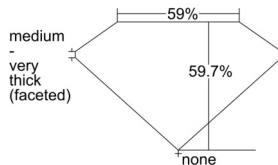

GIA®

FACSIMILE

GIA REPORT 5506547857

Verify this report at GIA.edu

GIA NATURAL DIAMOND DOSSIER®

October 01, 2024
GIA Report Number 5506547857
Shape and Cutting Style ..... Heart Brilliant
Measurements ..... 4.74 x 5.54 x 3.31 mm

GRADING RESULTS

Carat Weight ..... 0.51 carat
Color Grade ..... F
Clarity Grade VS2

ADDITIONAL GRADING INFORMATION

Polish ..... Excellent
Symmetry ..... Excellent
Fluorescence ..... None
Clarity Characteristics ..... Feather, Cloud, Crystal
Inspection(s): GIA 5506547857

PROPORTIONS

Profile not to actual proportions

GRADING SCALES

GIA COLOR SCALE		GIA CLARITY SCALE	
COLORLESS	D	VERY VERY SLIGHTLY INCLUDED	FLAWLESS
	E		INTERNALLY FLAWLESS
	F		VVS₁
	G		VVS₂
	H		VS₁
	I		VS₂
	J		SI₁
	K		SI₂
	L		I₁
	M		I₂
NEAR COLORLESS	N	SLIGHTLY INCLUDED	I₃
	O		
	P		
	Q		
	R		
FAINT	S		
	T		
	U		
	V		
	W		
VERY LIGHT	X		
	Y		
	Z		
LIGHT