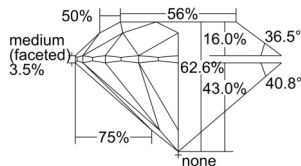

GIA®

FACSIMILE

GIA REPORT 5506555240

Verify this report at GIA.edu

GIA NATURAL DIAMOND DOSSIER®

October 03, 2024
GIA Report Number 5506555240
Shape and Cutting Style ..... Round Brilliant
Measurements ..... 4.74 - 4.76 x 2.97 mm

GRADING RESULTS

Carat Weight ..... 0.41 carat
Color Grade ..... J
Clarity Grade VVS2
Cut Grade ..... Excellent

ADDITIONAL GRADING INFORMATION

Polish ..... Excellent
Symmetry ..... Excellent
Fluorescence ..... Medium Blue
Clarity Characteristics..... Needle, Pinpoint, Surface Graining
Inscription(s): GIA 5506555240

PROPORTIONS

Profile to actual proportions

GRADING SCALES

GIA COLOR SCALE

COLOURLESS	D
	E
	F
	G
	H
	I
	J
NEAR COLOURLESS	K
	L
FAIN	M
	N
	O
	P
	Q
VERY LIGHT	R
	S
	T
	U
	V
	W
	X
	Y
LIGHT	Z

GIA CLARITY SCALE

FLAWLESS	VERY VERY SLIGHTLY INCLUDED	VVS₁	
			VVS₂
INTERNALLY FLAWLESS	VERY SLIGHTLY INCLUDED	VS₁	
		VS₂	
SLIGHTLY INCLUDED	SLIGHTLY INCLUDED	SI₁	
		SI₂	
INCLUDED	INCLUDED	I₁	
		I₂	
		I₃	

GIA CUT SCALE

EXCELLENT
VERY GOOD
GOOD
FAIR
POOR