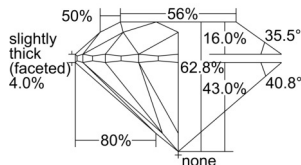

GIA®

FACSIMILE

GIA NATURAL DIAMOND DOSSIER®

October 03, 2024
GIA Report Number 5506555376
Shape and Cutting Style ..... Round Brilliant
Measurements ..... 4.71 - 4.74 x 2.97 mm

GRADING RESULTS

Carat Weight ..... 0.41 carat
Color Grade ..... E
Clarity Grade VS2
Cut Grade ..... Excellent

ADDITIONAL GRADING INFORMATION

Polish ..... Very Good
Symmetry ..... Excellent
Fluorescence ..... None
Clarity Characteristics ..... Cloud
Inscription(s): GIA 5506555376

GIA REPORT 5506555376

Verify this report at GIA.edu

PROPORTIONS

Profile to actual proportions

GRADING SCALES

GIA COLOR SCALE	GIA CLARITY SCALE	GIA CUT SCALE	
D	FLAWLESS	EXCELLENT	
E	INTERNALLY FLAWLESS		
F		VVS₁	VERY GOOD
G	VVS₂		
H	VS₁	GOOD	
I	VS₂		
J	SI₁	FAIR	
K	SI₂		
L	I₁	POOR	
M	I₂		
N	I₃		
O			
P			
Q			
R			
S			
T			
U			
V			
W			
X			
Y			
Z